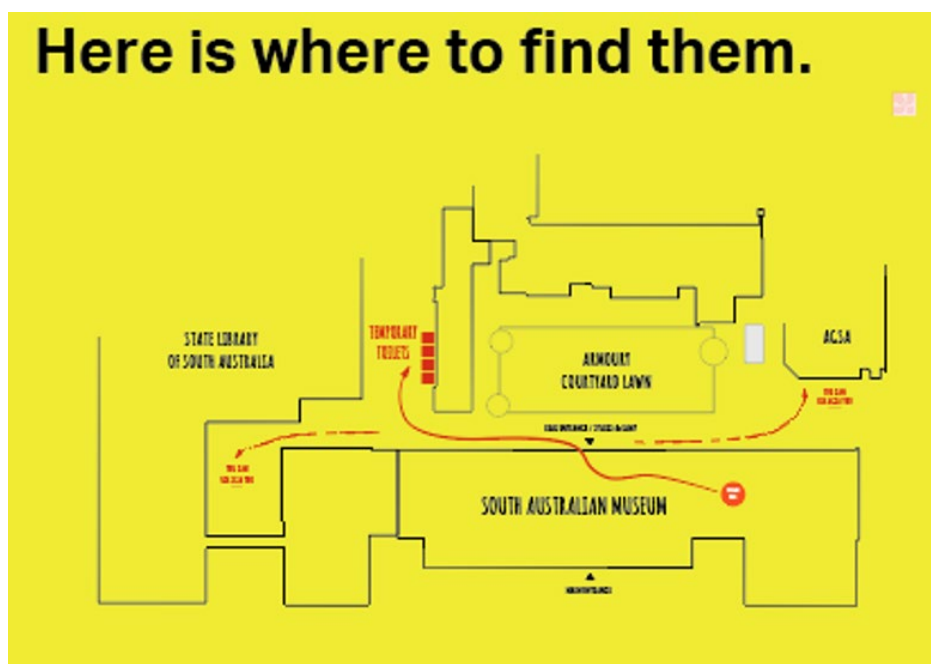

While the Museum’s visitor amenities are under renovation, the toilets in the Museum will be out of order. During this time, a temporary block of female, male and accessible toilets will be established at the rear of the Museum. There are also adjacent facilities in the Art Gallery and State Library of SA.

SAFETY CAUTION – This is a shared use area with cars and delivery vehicles and caution should be exercised when moving from the back door to the toilets.

- The facilities in the Art Gallery and State Library are also available for visitors to use. Please see map below for the locations of all available facilities.